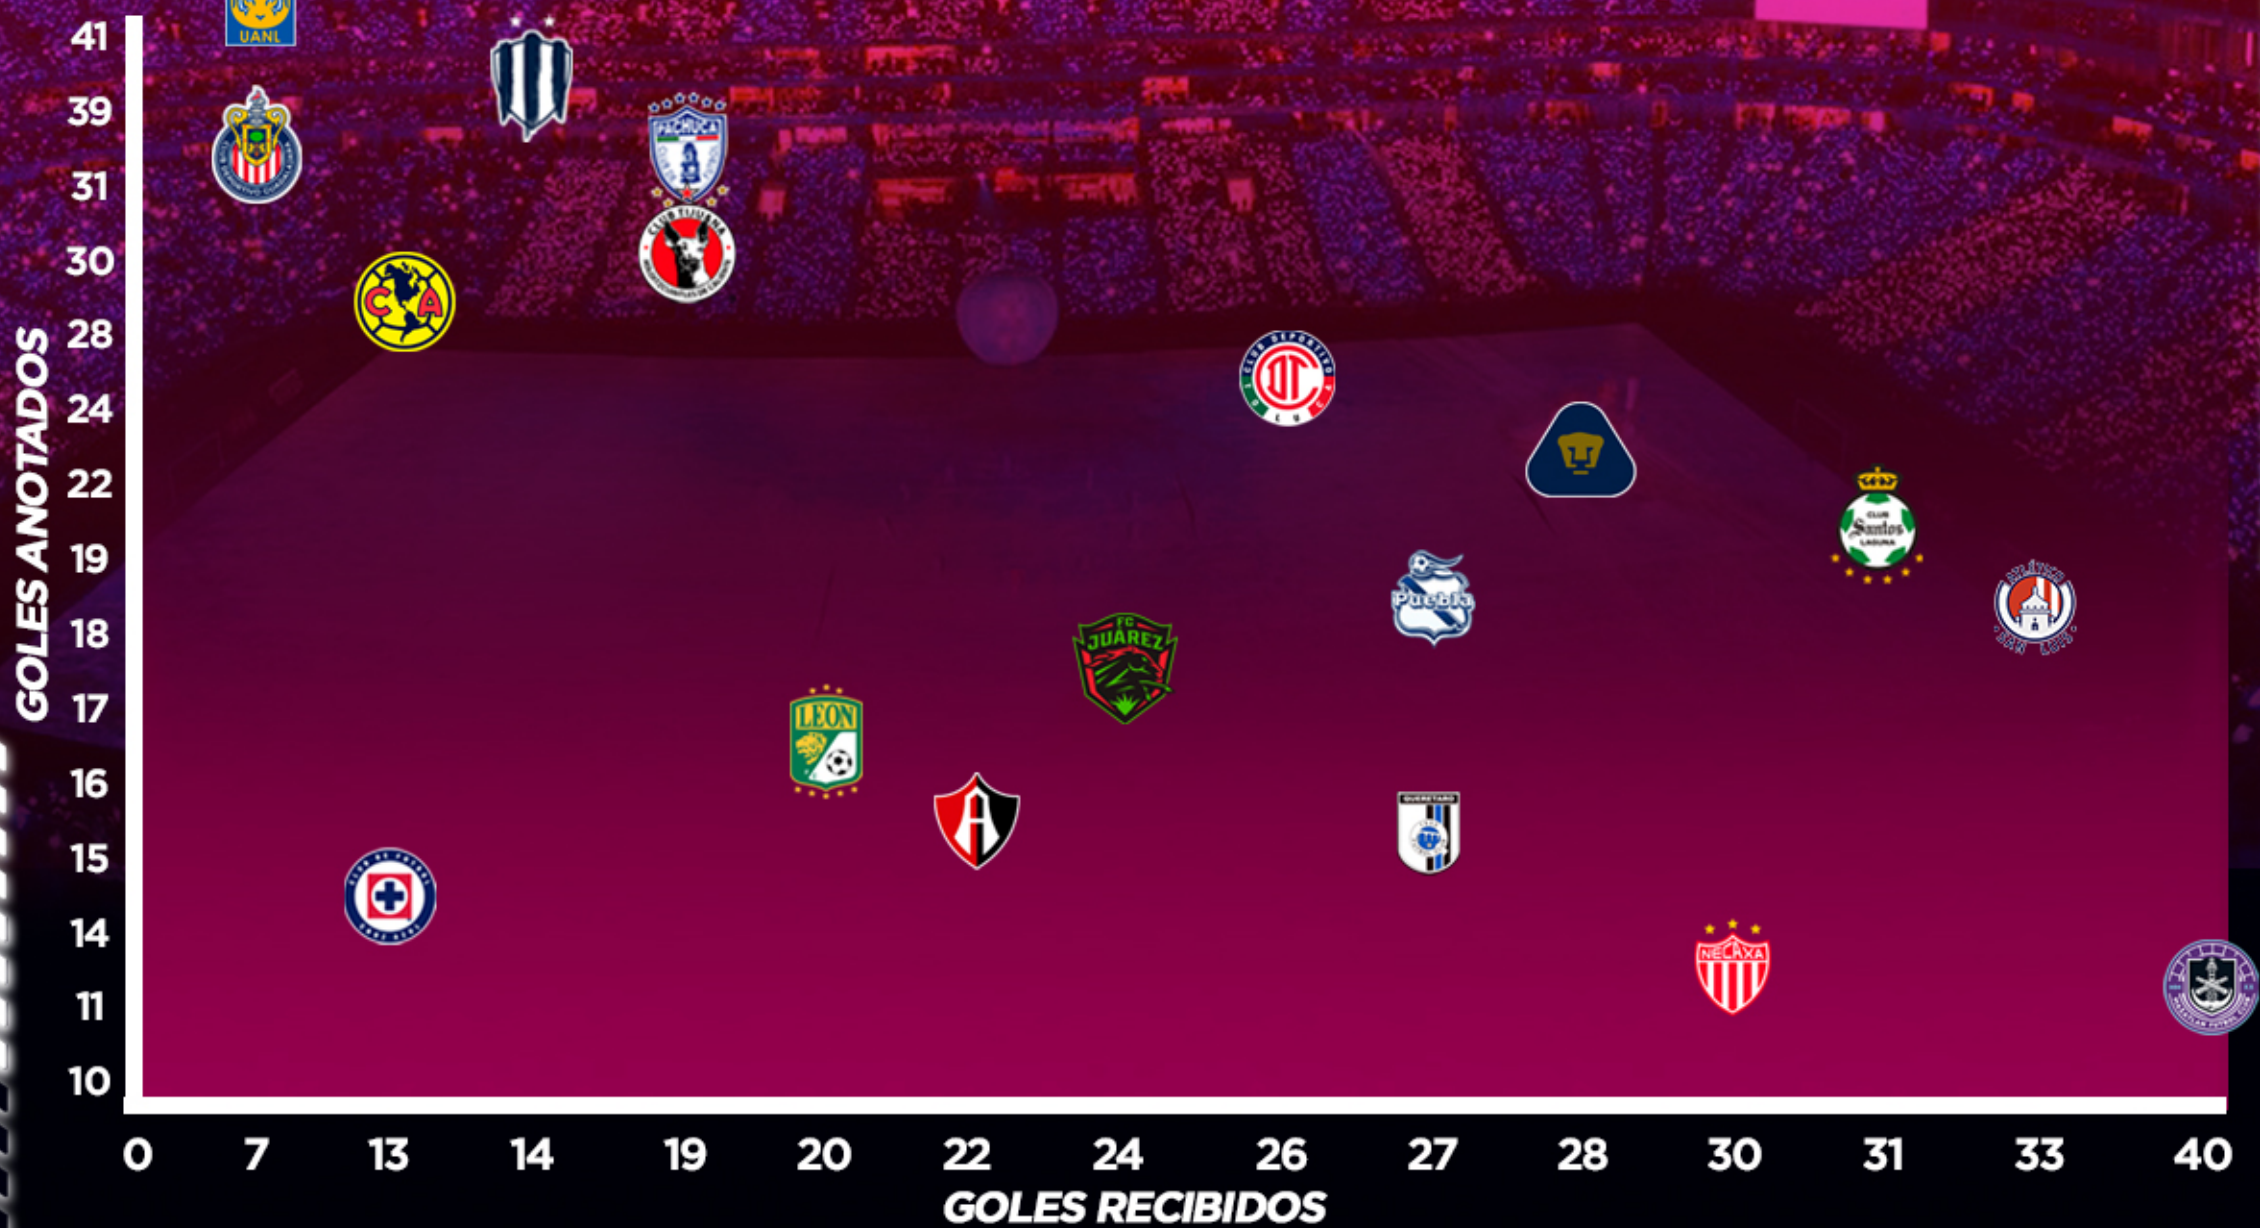

GOLES EN EL APERTURA 2022

ESTADÍSTICAS EN FASE REGULAR